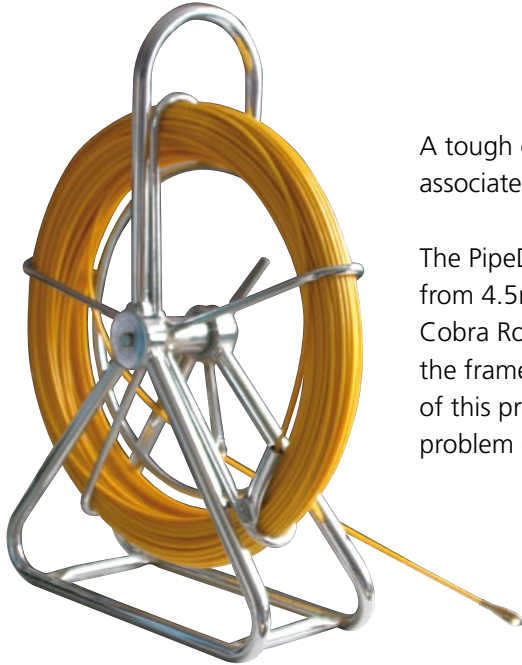

PipeDart Mini 4.5mm - Cobra Rodding System

A tough compact flexi duct rod system which solves the problems associated with cabling over longer distances.

The PipeDart is a frame mounted cable pulling system manufactured from 4.5mm Diameter Composite Fibreglass Rod, also known as Cobra Rod or Duct Rod. The Steel Cage can be separated easily from the frame to allow for ease of handling / storage. The construction of this product allows for fast feed out and rewind and solves the problem of cabling over longer distances.

Features

- Fast easy Cable Installation
- Light weight for easy transportation
- Cage easily separates from frame
- Fibreglass sheathed with Polypropylene for durability and wear resistance.
- Compact 56cm x 41cm x 18cm

Construction

Rod:	Highest quality 4.5mm coated fibreglass rod with polypropylene sheath
Fittings:	Brass end fittings with smooth profile bullet tip (other fittings available)
Frame:	Rugged Steel Construction
Dimensions:	560mm x 410mm x 180mm
Brake:	Integral fully adjustable brake system fitted as standard

Part Number	Rod Length	Rod Diameter	Core Diameter
202-30M	30 M	4.5mm	3mm
202-50M	50 M	4.5mm	3mm
202-80M	80 M	4.5mm	3mm